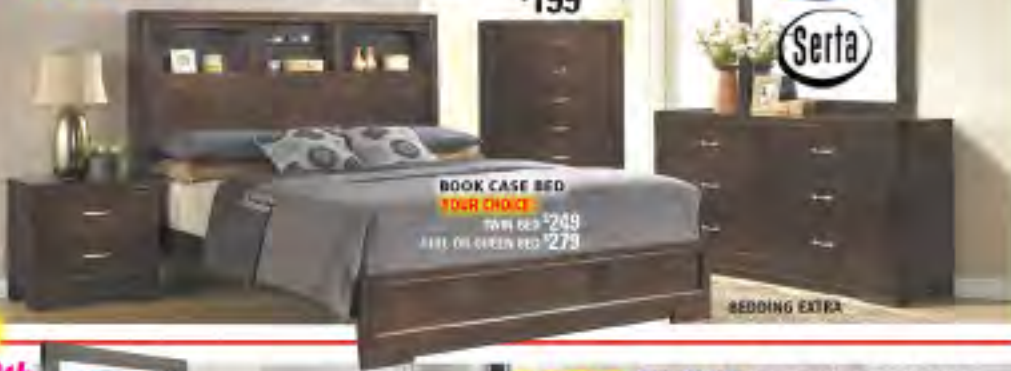

**TUESDAY, NOVEMBER 28th**  
PRESENT FLYER FOR COUPON PRICING

**MEDIA SOFA BED**  
w/PULLOUT OTTOMAN CHAISE  
w/STORAGE **\$589**

**\$599 ALL WOOD 4 PC BEDROOM SET**  
DRESSER, MIRROR, BED, NIGHT STAND

CHEST  
**\$199**